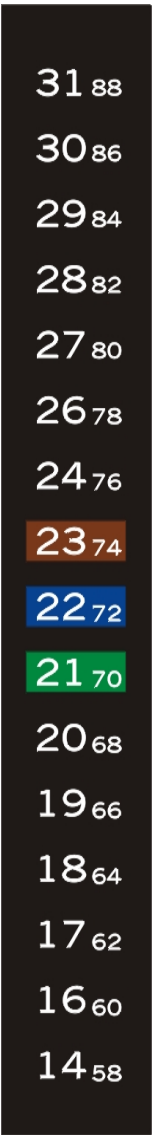

TLC Room Thermometer

Size: 132 by 19 mm / 5.2" by 0.75".
Type: Vertical, plastic housing with self-adhesive tab.
Scale: °C and °F.
Increments: 1°C.
Range:

14 16 17 18 19 20 21 22 23 24 26 28 30 32 34°C.
57 60 63 64 66 68 70 72 73 75 79 82 86 90 93°F.

Supplied In: Single Units.