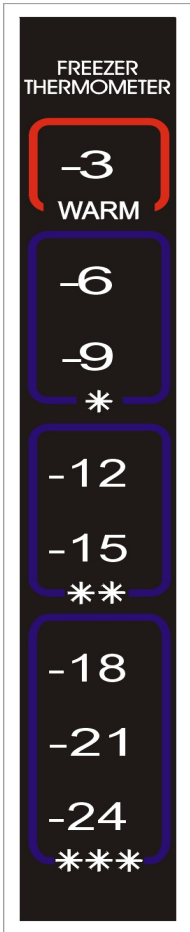

°C	60	65	70	75	80	85	90	°C
°F	140	149	158	167	176	185	194	°F

TRANSCAT®

[▶ Visit us at Transcat.com!](http://Transcat.com)

35 Vantage Point Drive Rochester, NY 14624
Call 1.800.800.5001

TLC 7 Level Horizontal Range

Size: 12.5 by 45 mm / 0.5" by 1.77"
Type: Horizontal, Self-adhesive.
Scale: °C and °F.
Increments: 5°C.
Range:

- 1) -30 -25 -20 -15 -10 -5 0°C.
-22 -13 -4 5 14 23 32°F.
- 2) 0, 5, 10, 15, 20,25, 30°C.
32, 41, 50, 59, 68, 77, 86°F.
- 3) 30, 35, 40, 45, 50, 55, 60°C.
86, 95, 104, 113, 122, 131, 140°F.
- 4) 60, 65, 70, 75, 80, 85, 90°C.
140, 149, 158, 167, 176, 185, 194°F.

Supplied In: Single Units.

TLC Fridge Thermometer

Size: 132 by 19 mm / 5.2" by 0.75".

Type: Vertical, plastic housing with self-adhesive tab.

Scale: °C.

Increments: 2°C. Range: 0 2 4 6 8 10 12°C.

Supplied In: Single Units.

TLC Freezer Thermometer

Size: 132 by 19 mm / 5.2" by 0.75".
 Type: Vertical, plastic housing with self-adhesive tab.
 Scale: °C.
 Increments: 3°C.
 Range: -24 -21 -18 -15 -12 -9 -6 -3°C.

Supplied In: Single Units.