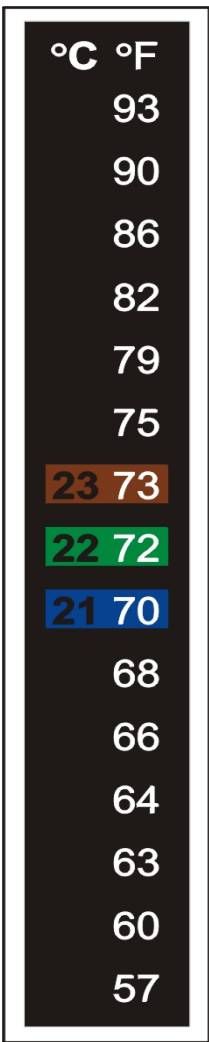

TLC Fridge Thermometer

Size: 132 by 19 mm / 5.2" by 0.75".

Type: Vertical, plastic housing with self-adhesive tab.

Scale: °C.

Increments: 2°C. Range: 0 2 4 6 8 10 12°C.

Supplied In: Single Units.