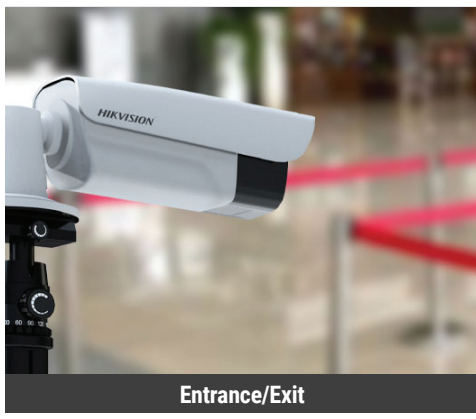

Commercial Real Estate: Safely Operate with Instant, Accurate Temperature Screening Solutions

Temperature Screening: One of the CDC's Recommendations for Reopening Business

Commercial building owners and managers face new challenges to safely reopen and operate, while protecting staff, employees and visitors. Advanced temperature screening can help.

Easy-to-operate Hikvision temperature detection cameras can provide advanced screening, especially for high traffic areas such as entrances. Thermal cameras can help you easily and quickly pre-screen employees, visitors, customers and vendors before they enter your building. Pre-screening takes less than one second, is highly accurate, and it offers contactless measurement from a distance. And, our rapid deployment solutions can be installed quickly.

- **Extremely Safe—Contactless Measurement from a Distance**
- **Instant One-Second Screening**
- **Smart—Only Screens Forehead Skin Surface**
- **Accurate up to ± 0.5 Degrees Fahrenheit with Blackbody Calibrator**
- **Flexible, No-Wire for Simple installation**

Application Scenarios

ENTRANCE/EXIT TEMPERATURE SCREENING AND SECURITY SURVEILLANCE

Ensure safety with ease of monitoring critical, high-traffic areas: Advanced elevated skin-surface temperature screening takes less than one second, is highly accurate, and it offers contactless measurement from a distance.

Entrance/Exit