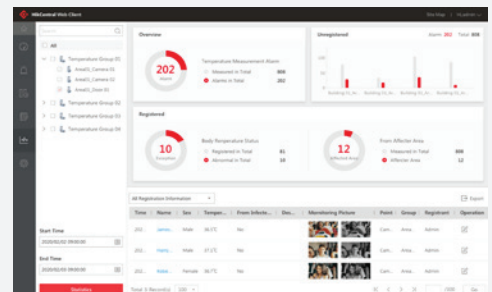

Commercial Real Estate: Safely Operate with Instant, Accurate Temperature Screening Solutions

Temperature Screening: One of the CDC's Recommendations for Reopening Business

Commercial building owners and managers face new challenges to safely reopen and operate, while protecting staff, employees and visitors. Advanced temperature screening can help.

Easy-to-operate Hikvision temperature detection cameras can provide advanced screening, especially for high traffic areas such as entrances. Thermal cameras can help you easily and quickly pre-screen employees, visitors, customers and vendors before they enter your building. Pre-screening takes less than one second, is highly accurate, and it offers contactless measurement from a distance. And, our rapid deployment solutions can be installed quickly.

- **Extremely Safe—Contactless Measurement from a Distance**
- **Instant One-Second Screening**
- **Smart—Only Screens Forehead Skin Surface**
- **Accurate up to ± 0.5 Degrees Fahrenheit with Blackbody Calibrator**
- **Flexible, No-Wire for Simple installation**

Application Scenarios

ENTRANCE/EXIT TEMPERATURE SCREENING AND SECURITY SURVEILLANCE

Ensure safety with ease of monitoring critical, high-traffic areas: Advanced elevated skin-surface temperature screening takes less than one second, is highly accurate, and it offers contactless measurement from a distance.

Bi-Spectrum Live View: