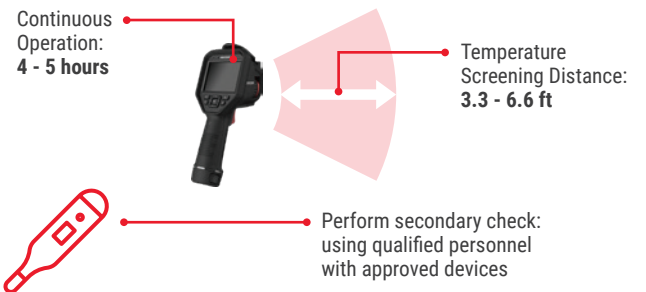

Commercial Real Estate: Safely Operate with Instant, Accurate Temperature Screening Solutions

Temperature Screening: One of the CDC's Recommendations for Reopening Business

Commercial building owners and managers face new challenges to safely reopen and operate, while protecting staff, employees and visitors. Advanced temperature screening can help.

Easy-to-operate Hikvision temperature detection cameras can provide advanced screening, especially for high traffic areas such as entrances. Thermal cameras can help you easily and quickly pre-screen employees, visitors, customers and vendors before they enter your building. Pre-screening takes less than one second, is highly accurate, and it offers contactless measurement from a distance. And, our rapid deployment solutions can be installed quickly.

- **Extremely Safe—Contactless Measurement from a Distance**
- **Instant One-Second Screening**
- **Smart—Only Screens Forehead Skin Surface**
- **Accurate up to ± 0.5 Degrees Fahrenheit with Blackbody Calibrator**
- **Flexible, No-Wire for Simple installation**

Application Scenarios

ENTRANCE/EXIT TEMPERATURE SCREENING AND SECURITY SURVEILLANCE

Ensure safety with ease of monitoring critical, high-traffic areas: Advanced elevated skin-surface temperature screening takes less than one second, is highly accurate, and it offers contactless measurement from a distance.

Bi-Spectrum Live View: