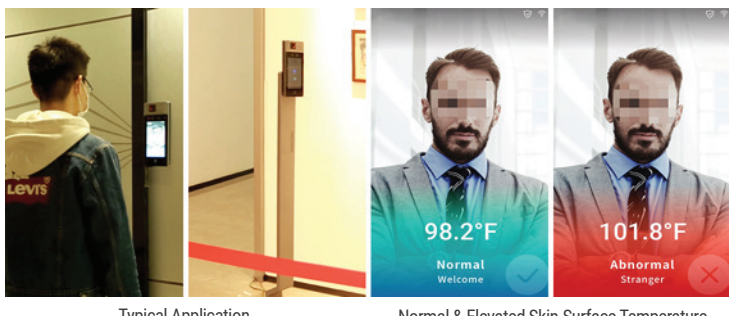

Typical Application