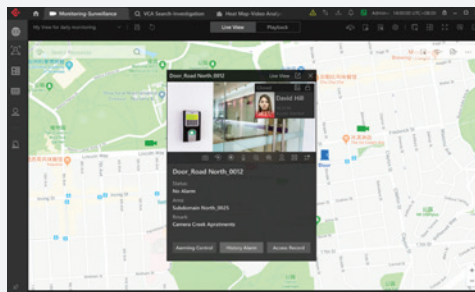

Real-Time Pop-Up Alarm