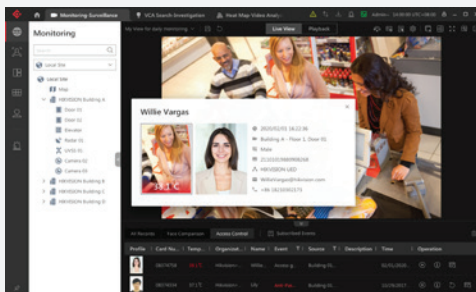

Personnel Access Management & Skin-Temperature Measurement