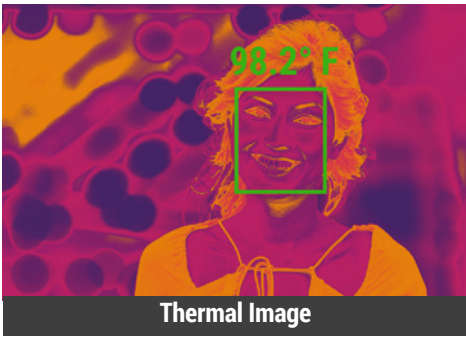

Casino Gaming: Safely Operate with Instant, Accurate Temperature Screening Solutions

Temperature Screening: One of the CDC's Recommendations for Reopening Business

Casino owners and managers face new challenges to safely reopen and operate, while protecting staff, employees, visitors and patrons. Advanced temperature screening can help.

Easy-to-operate Hikvision temperature detection cameras can provide advanced screening, especially for high traffic casino entrances and gaming floors. Thermal cameras can help you easily and quickly pre-screen employees, visitors, and patrons before they enter your building. Pre-screening takes less than one second, is highly accurate, and it offers contactless measurement from a distance.

Mitigate Risk of Exposure

Extremely Safe—Contactless Measurement from a Distance

Instant One-Second Screening

Smart—Only Screens Forehead Skin Surface

Accurate up to ±0.5 Degrees Fahrenheit with Blackbody Calibrator

Flexible—Simple, No-Wire Solutions for a Wide Range of Applications

Application Scenarios