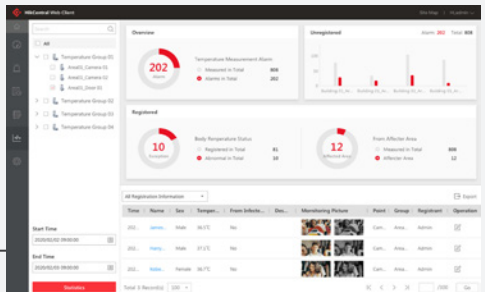

HikCentral Professional CMS

HikCentral Professional, Hikvision's central management system (CMS), is a powerful, flexible, and efficient software to manage all cameras using server-client architecture. Casinos can use HikCentral for live viewing and long-term storage of video for record-keeping, safety, and to comply with regulations.

HikCentral Professional also provides:

- Local monitoring, instant alarm pop-ups, and temperature measurement reports
- Identity information registered when elevated skin surface temperature is detected
- Data can be intuitively searched, displayed and easily exported

Personnel Access Management & Skin-Temperature Measurement

Real-Time Pop-Up Alarm

Dashboard

Product Showcase

Thermographic Bullet Camera

DS-2TD2617B-6/PA

- Optical: 2688 x 1520
- Thermal: 160 x 120, 6 mm lens
- Accuracy of ±0.9° F (±0.5° F with Black Body Calibrator)
- Effective Range of 4.9 to 9.8 ft
- Simultaneous Skin-Surface Temperature up to 30 People at a Time
- Face Mask Detection