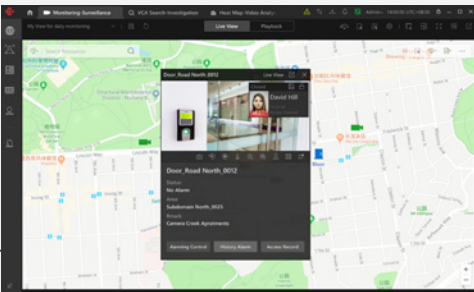

Real-Time Pop-Up Alarm