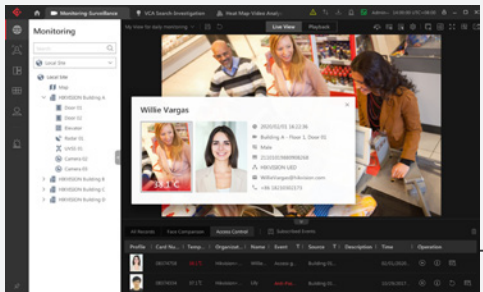

Personnel Access Management & Skin-Temperature Measurement