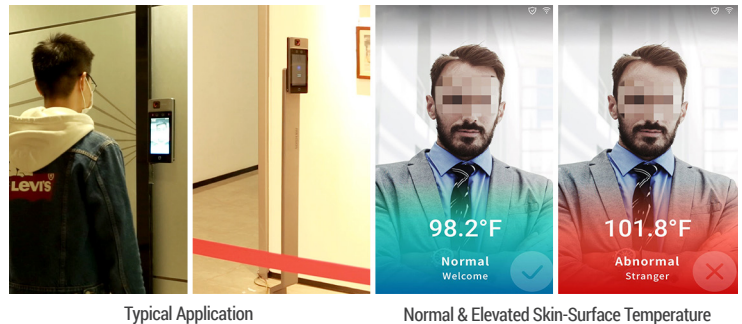

On-the-go Mobile Temperature Screening:

- Portable handheld thermal device provides easy detection and instant results
- Accurate up to ±0.9° F, at distance of 3.3 to 6.6 feet, helping to comply with social distancing requirements