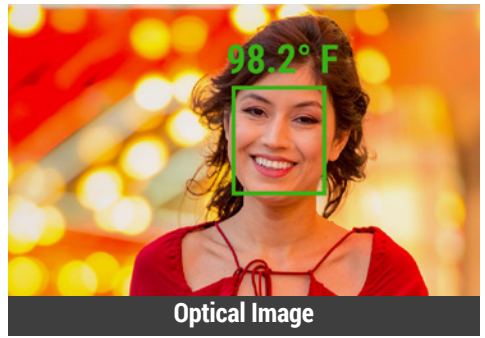

Mitigate Risk of Exposure

Extremely Safe—Contactless Measurement from a Distance

Instant One-Second Screening

Smart—Only Screens Forehead Skin Surface

Accurate up to ±0.5 Degrees Fahrenheit with Blackbody Calibrator

Flexible—Simple, No-Wire Solutions for a Wide Range of Applications

Application Scenarios

ENTRANCE/EXIT TEMPERATURE SCREENING AND SECURITY SURVEILLANCE

Ensure safety with ease of monitoring critical, high-traffic areas: Advanced elevated skin-surface temperature screening takes less than one second, is highly accurate, and it offers contactless measurement from a distance.