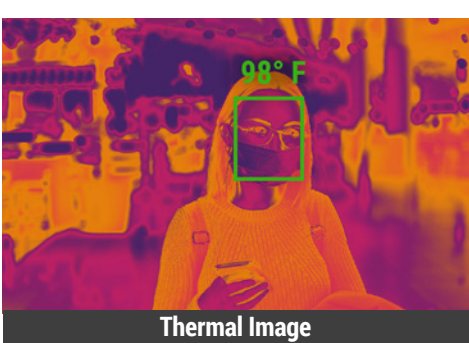

Airport & Seaport Entrance: Highly Accurate & Contactless Temperature Screening Reduce Risk, Protect People & Assets

Temperature Screening: One of the CDC's Recommendations for Reopening Business

Airports and seaports face new challenges to safely operate and ensure productivity, while protecting employees, travelers, vendors and assets. Easy-to-operate Hikvision elevated skin temperature detection cameras can facilitate safe reopening and operations. These Highly Accurate Thermal cameras can help you easily and quickly pre-screen employees, personnel, and travelers before they enter airports or seaports. Pre-screening takes less than one second, is highly accurate, and it offers contactless measurement from a distance.

Mitigate Risk of Exposure

Extremely Safe—Contactless Measurement from a Distance

Instant One-Second Screening

Smart—Only Screens Forehead Skin Surface

Accurate up to ± 0.5 Degrees Fahrenheit with Blackbody Calibrator

Flexible—Simple, No-Wire Solutions for a Wide Range of Applications

Application Scenarios