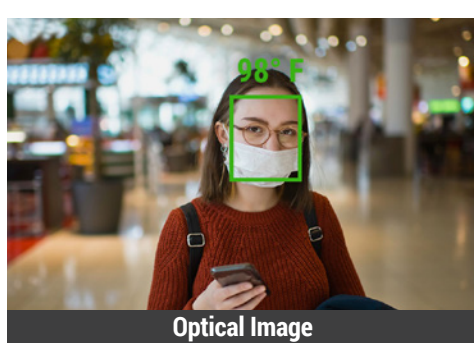

Airport & Seaport Entrance: Highly Accurate & Contactless Temperature Screening Reduce Risk, Protect People & Assets

Temperature Screening: One of the CDC's Recommendations for Reopening Business

Airports and seaports face new challenges to safely operate and ensure productivity, while protecting employees, travelers, vendors and assets. Easy-to-operate Hikvision elevated skin temperature detection cameras can facilitate safe reopening and operations. These Highly Accurate Thermal cameras can help you easily and quickly pre-screen employees, personnel, and travelers before they enter airports or seaports. Pre-screening takes less than one second, is highly accurate, and it offers contactless measurement from a distance.

Mitigate Risk of Exposure

Extremely Safe—Contactless Measurement from a Distance

Instant One-Second Screening

Smart—Only Screens Forehead Skin Surface

Accurate up to ± 0.5 Degrees Fahrenheit with Blackbody Calibrator

Flexible—Simple, No-Wire Solutions for a Wide Range of Applications

Application Scenarios