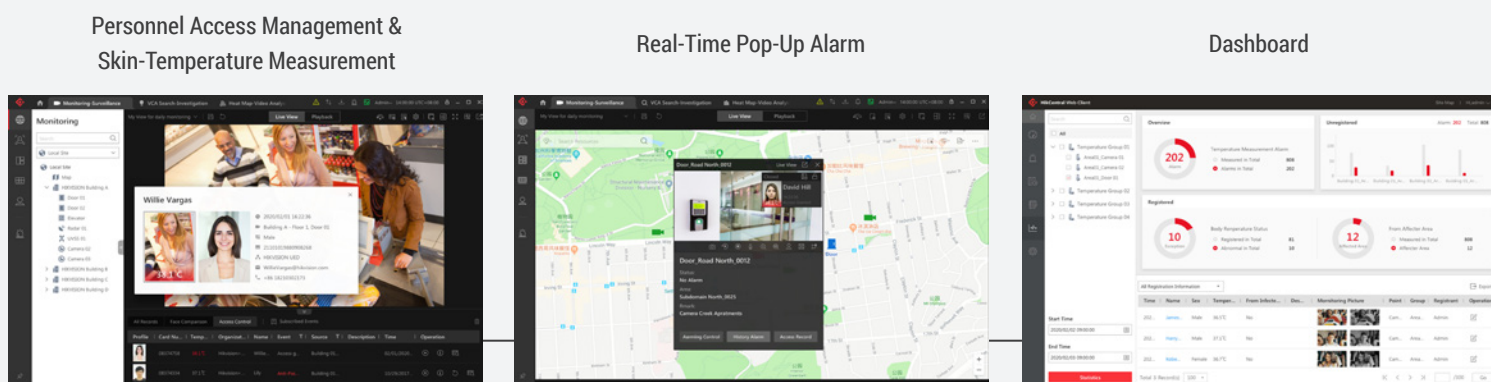

#### Temperature Screening with Access Control

- Highly Accurate Elevated skin surface temperature detection, with time-and-attendance and access control.
- Advanced skin-surface temperature detection works with seamless entry technology, and supports mask /no mask detection.
- Real-time results and live notifications.

#### On-the-go Mobile Temperature Screening:

- Portable handheld thermal device provides easy detection and instant results.
- Accurate up to ±0.9° F at distance of 3.3 to 6.6 feet, helping to comply with social distancing requirements.

## HikCentral Professional CMS

Maintaining records of stored video and activity is critical for operations and liability reduction. HikCentral Professional, Hikvision's central management system (CMS), is a powerful, flexible, and efficient software to manage all cameras using server-client architecture. Airports and seaports can use HikCentral for live viewing and long-term storage of video for record-keeping, safety, and to comply with regulations.

HikCentral Professional also provides:

- Local monitoring, instant alarm pop-ups, and temperature measurement reports
- Identity information registered when elevated skin-surface temperature is detected
- Data can be intuitively searched, displayed and easily exported