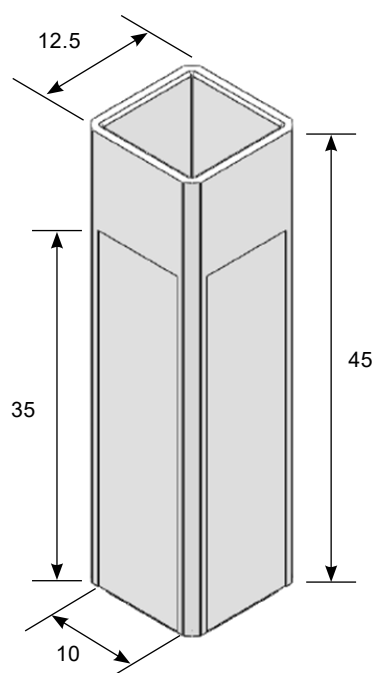

Cuvette, macro, 4 clear sided 759030, 759035

PRODUCT
INFORMATION

Dimensions in mm

Filling volume min.	2.5 ml
Filling volume max.	4.5 ml
Light path	10 mm
Material	PS

Subject to technical modification without notice. Errors excepted.

UV-Cuvette, 4 clear sided

759125, 759128

PRODUCT
INFORMATION

Dimensions in mm

Filling volume min.	2.5 ml
Filling volume max.	4.5 ml
Light path	10 mm
Material	UV-polymer

Subject to technical modification without notice. Errors excepted.