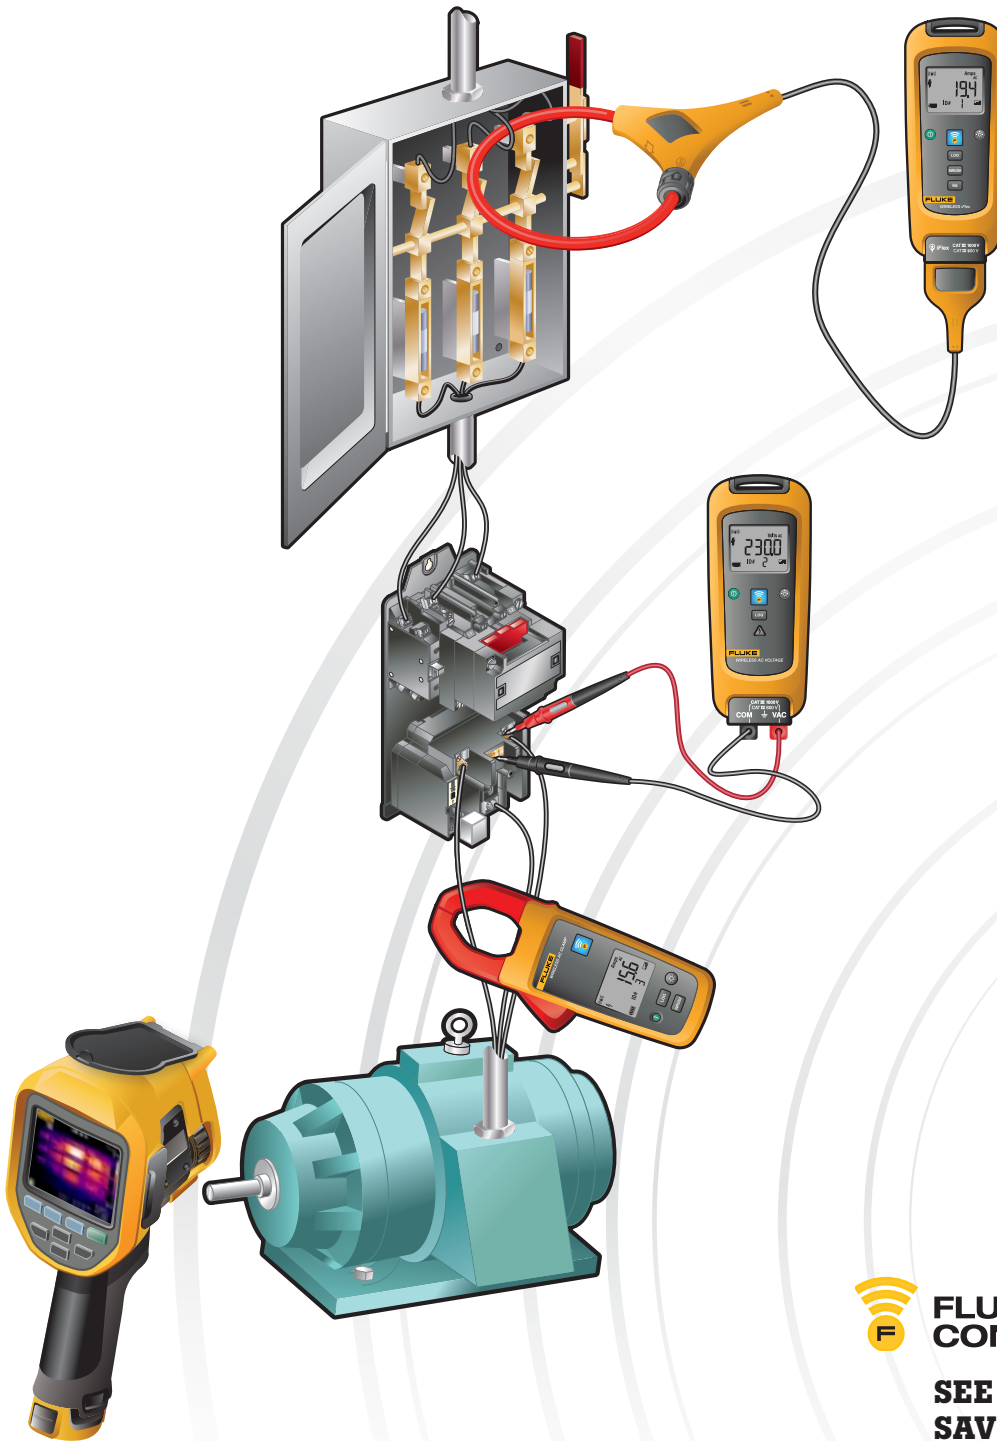

Phase-to-phase troubleshooting with Fluke Connect™ wireless tools

FLUKE®

1

Troubleshoot operational circuits faster, with greater safety
See multiple measurement readings on the Fluke Connect™ app.

2

Easily save measurements, for the entire team to access
Save measurements to Fluke Cloud™ storage with AutoRecord™ and to the app's EquipmentLog™ history