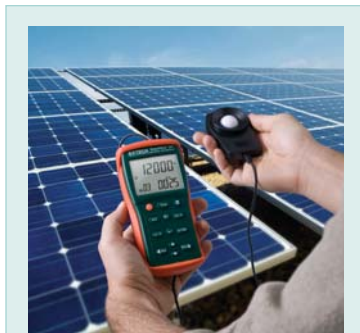

TRANSCAT®

▶ Visit us at Transcat.com!

EasyView™ Light Meter with Memory

Store and recall up to 50 measurements

With relative or real time clock stamp

Features:

- Wide measurement range to 99,990Fc (999,900Lux) with resolution of 0.001Fc and 0.01Lux
- Luminous intensity (candela) calculations
- Ripple function excludes the effect of stray light from the primary light source measurement
- Auto Power off with disable feature
- Multiple point average function
- Timed-Hold, Relative in absolute value or % deviation, and Comparator function with high low alarms
- Cosine and color corrected, CNS 5119 Class II
- Complete with built-in stand, light sensor and protective cover with 36" (0.9m) cable, protective holster, 6 AAA batteries, and carrying case

Wide range for taking measurements in direct sunlight

Specifications

Display Counts	999,999 count LCD
Fc Range	9.999Fc, 99.99Fc, 999.9Fc, 9,999Fc, 99,990Fc
Lux Range	99.99Lux, 999.9Lux, 9999Lux, 99,990Lux, 999,900Lux
Max. Resolution	0.001Fc/0.01Lux
Basic Accuracy	±3%
Cosine & Color Corrected:	Yes
Dimensions:	5.9 x 2.8 x 1.4" (150 x 72 x 33mm)
Weight:	11.29oz (320g)

Ordering Information:

EA33.....EasyView™ Light Meter with Memory
EA33-NIST .....EA33 with NIST Certificate

TRANSCAT®

▶ Visit us at Transcat.com!

35 Vantage Point Drive // Rochester, NY 14624 // Call 1.800.800.5001