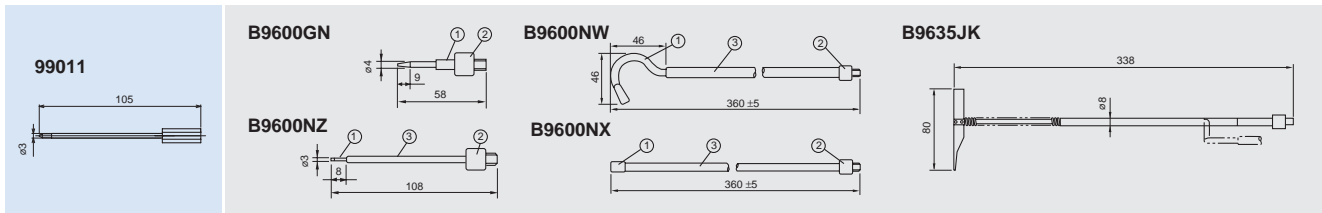

Quick-reference Table of Accessories for Insulation Testers

Series/Model			2404	3213A	2406E	2406D	MY10	MY40
Spare probe tip	For breaker pins	99011					○	○
	General-purpose	B9600GN		○				
	Hook-shaped	B9600NW		○				
	Extended	B9600NX		○				
	Sharp-pointed	B9600NZ		○				
	Pickax-shaped	B9635JK		○				
Probe	Line probe				98007	98007	98001	98001
	Earth probe				Earth and Line probes	Earth and Line probes	98002	98002
	Measuring Lead unit (Paired earth/line terminals)	B9634FA	B9205VA					
	Probe with switch		321802	B9204FX	B9204FX			
Case *1	Bag for housing spare probe tips		B9600NV					
	Accessory-housing case		B9646CA	B9108XA	B9108XA	B9108XA	B9108XA	
	Carrying case	B9634FF	B9600HA w/accessory-housing case	B9075MU (hard case) B9075MV (soft case) Note: Includes an accessory-housing case.		93015 Store main unit /accessories	93015 Store main unit /accessories	
Others	Protection cover					93013	93013	
	Shoulder strap					99005	99005	
	Handle		B9303XE					
	Lead for guard terminals		321803	321803	321803			

○ denotes "applicable."
Note that the color of the plastic part of a probe tip may not always match that of the probe, depending on the combination.

*1 Regarding external dimensions of cases, Pls refer to each product specification.

No.	Description	Remarks
①	Testing shank	Metal shank with ø6 screw
②	Fastening nut	ABS resin
③	PVC-clad	

■ Spare Probe Tips

Unit: mm

■ Probes

■ Probes with Switch

■ Others