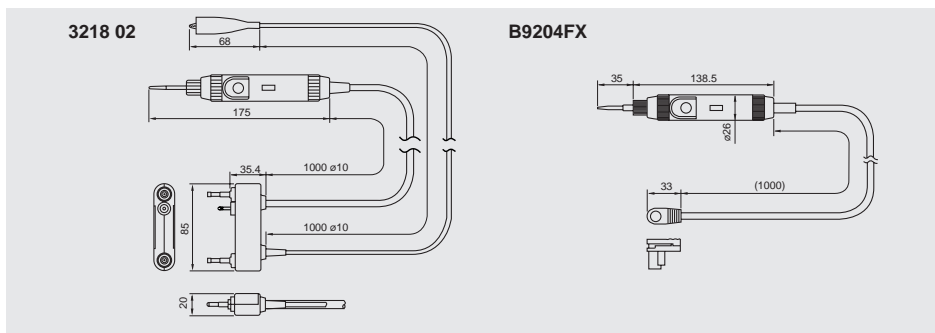

○ denotes "applicable."
Note that the color of the plastic part of a probe tip may not always match that of the probe, depending on the combination.

*1 Regarding external dimensions of cases, Pls refer to each product specification.

No.	Description	Remarks
①	Testing shank	Metal shank with ø6 screw
②	Fastening nut	ABS resin
③	PVC-clad	

■ Spare Probe Tips

Unit: mm

■ Probes

■ Probes with Switch

■ Others