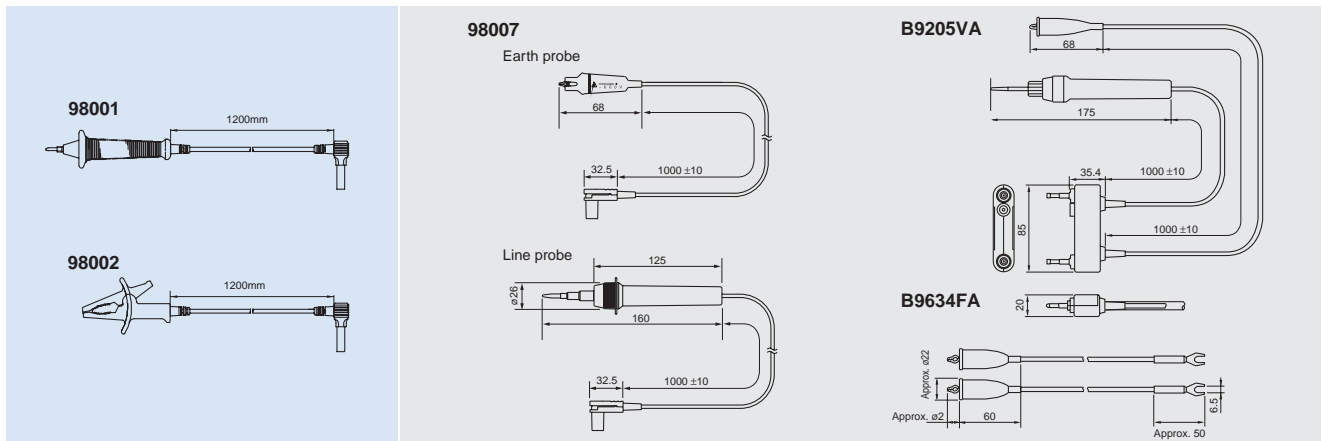

○ denotes "applicable."
Note that the color of the plastic part of a probe tip may not always match that of the probe, depending on the combination.

*1 Regarding external dimensions of cases, Pls refer to each product specification.

No.	Description	Remarks
①	Testing shank	Metal shank with ø6 screw
②	Fastening nut	ABS resin
③	PVC-clad	

■ Spare Probe Tips

Unit: mm

■ Probes

■ Probes with Switch

■ Others