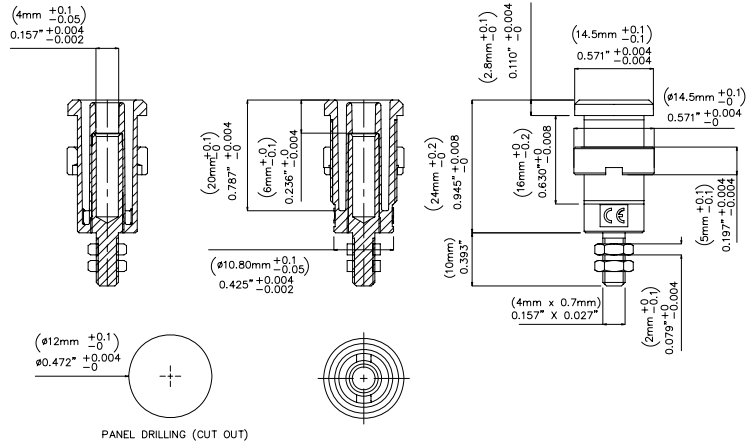

Models 72930

Panel Mt IEC1010 4mm (0.16in) jack for Sheathed Plugs

▶ Visit us at Transcat.com!

Features

- Panel Mt IEC1010 4mm (0.16in) jack for sheathed banana plugs, threaded stud.
- Hexagonal nut

Materials

- Body: Polyamide.
- Nut: Nickel plated
- Stud: Nickel brass.
- Hex nuts: Nickel Plated brass

Specifications

Max Current	36A
Max Voltage	1000 V CAT III

M4 x 0.7 nut: Screwing torque nuts 30Ncm Max.

Ordering Information

Model: 72930- Color sold in packages of 10 pieces.
Available colors: Black (-0), Brown (-1), Red (-2)
Yellow (-4), Green (-5), Blue (-6), Violet (-7), Grey (-8),
White (-9)

▶ Visit us at Transcat.com!

35 Vantage Point Drive // Rochester, NY 14624 // Call 1.800.800.5001

All dimensions are in inches. Tolerances (except noted): .xx = $\pm 0.02''$ (.51 mm), .xxx = $\pm 0.005''$ (.127 mm). All specifications are to the latest revisions. Specifications are subject to change without notice. Registered trademarks are the property of their respective companies.