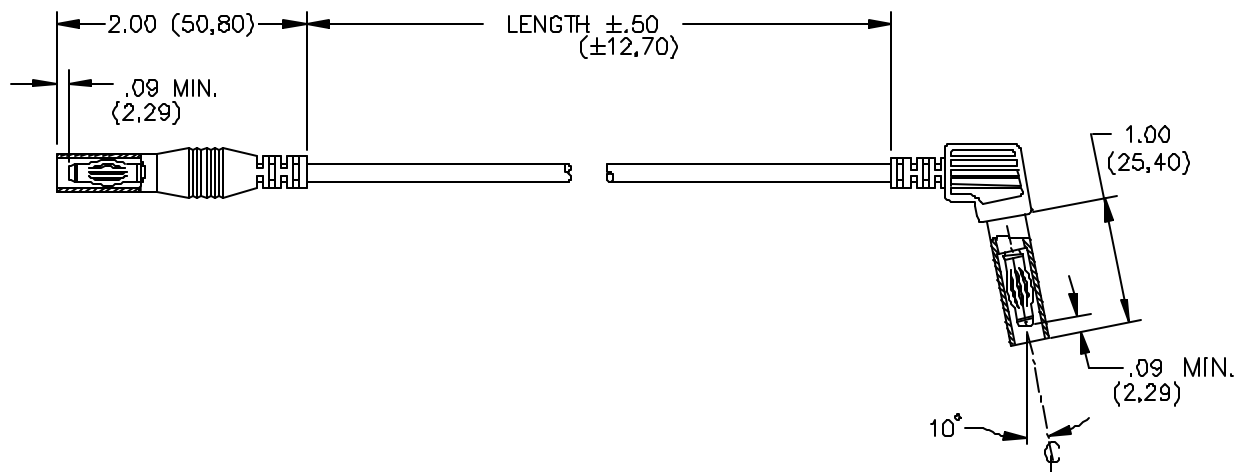

Pomona®

TRANSCAT®

▶ Visit us at Transcat.com!

35 Vantage Point Drive Rochester, NY 14624
Call 1.800.800.5001

Model 5547 Pop Jack Plug To Multimeter Plug Lead

FEATURES:

- Plugs fit most Fluke, HP, Tek and Wavetek meters.

MATERIALS:

Banana Plug Insulation – PVC

Banana Plug - Brass, Nickel plated

Banana Spring – BeCu, Nickel plated

Wire – 18 AWG, Silicone

RATINGS:

Operating Temperature: +50°C. (+122°F.) Max.

Operating Voltage: 1500V AC/DC Max.

Current: 10 Amperes Max.

ORDERING INFORMATION: Model 5547-48-*

*=Color Code, -0 Black, and -2 Red

All dimensions are in inches. Tolerances (except noted): .xx = \pm .02" (.51 mm), .xxx = \pm .005" (.127 mm).