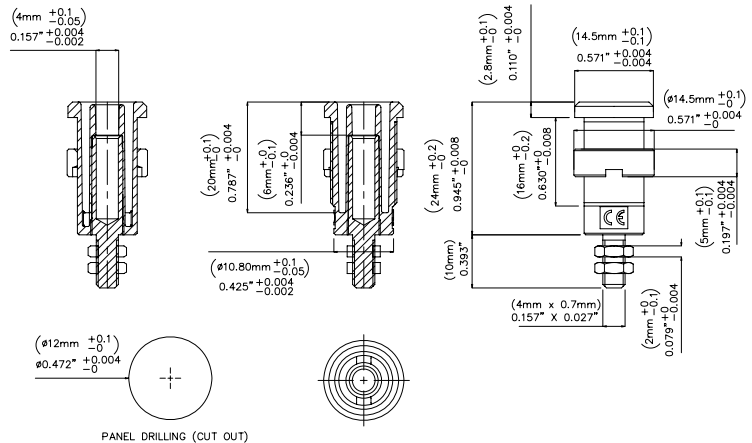

Models 72930
Panel Mt IEC1010 4mm (0.16in) jack for Sheathed Plugs

TRANSCAT

▶ Visit us at Transcat.com!

35 Vantage Point Drive // Rochester, NY 14624 // Call 1.800.800.5001

Features

- Panel Mt IEC1010 4mm (0.16in) jack for sheathed banana plugs, threaded stud.
- Hexagonal nut

Materials

- Body: Polyamide.
- Nut: Nickel plated
- Stud: Nickel brass.
- Hex nuts: Nickel Plated brass

Ordering Information

Model: 72930- Color sold in packages of 10 pieces.
Available colors: Black (-0), Brown (-1), Red (-2)
Yellow (-4), Green (-5), Blue (-6), Violet (-7), Grey (-8),
White (-9)

Specifications

Max Current	36A
Max Voltage	1000 V CAT III

M4 x 0.7 nut: Screwing torque nuts 30Ncm Max.

TRANSCAT

▶ Visit us at Transcat.com!

35 Vantage Point Drive // Rochester, NY 14624 // Call 1.800.800.5001

All dimensions are in inches. Tolerances (except noted): .xx = ±.02" (.51 mm), .xxx = ±.005" (.127 mm). All specifications are to the latest revisions. Specifications are subject to change without notice. Registered trademarks are the property of their respective companies.