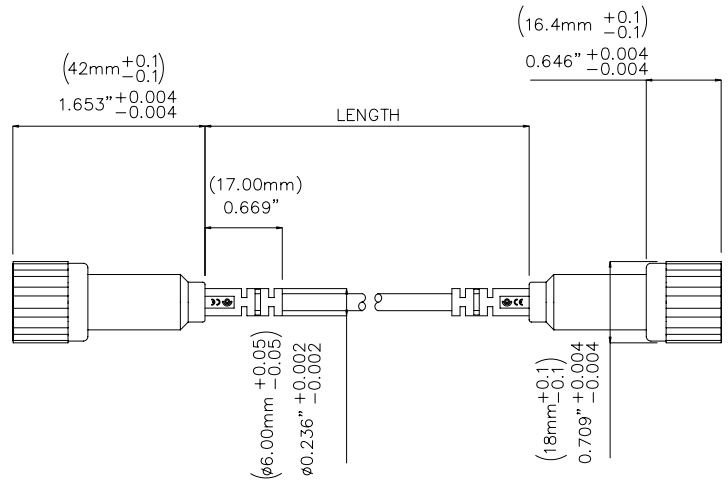

**Models 72926**  
**IEC Insulated BNC Male 50 ohm Cable**

**Features**

- IEC Insulated BNC Male to BNC Male 50 ohm cable.

**Materials**

- Connector body: Nickel plated Brass
- Center Contact: Gold Plated Brass
- Dielectric: White PTFE

**Ordering Information**

Model: 72926-C-Length  
Available Lengths: 40 inches (-40) or 80 inches (-80)

**Specifications**

Max Current	3 A Max
Max Voltage	500 V CAT I 150 V CAT III
Cable	50 Ω